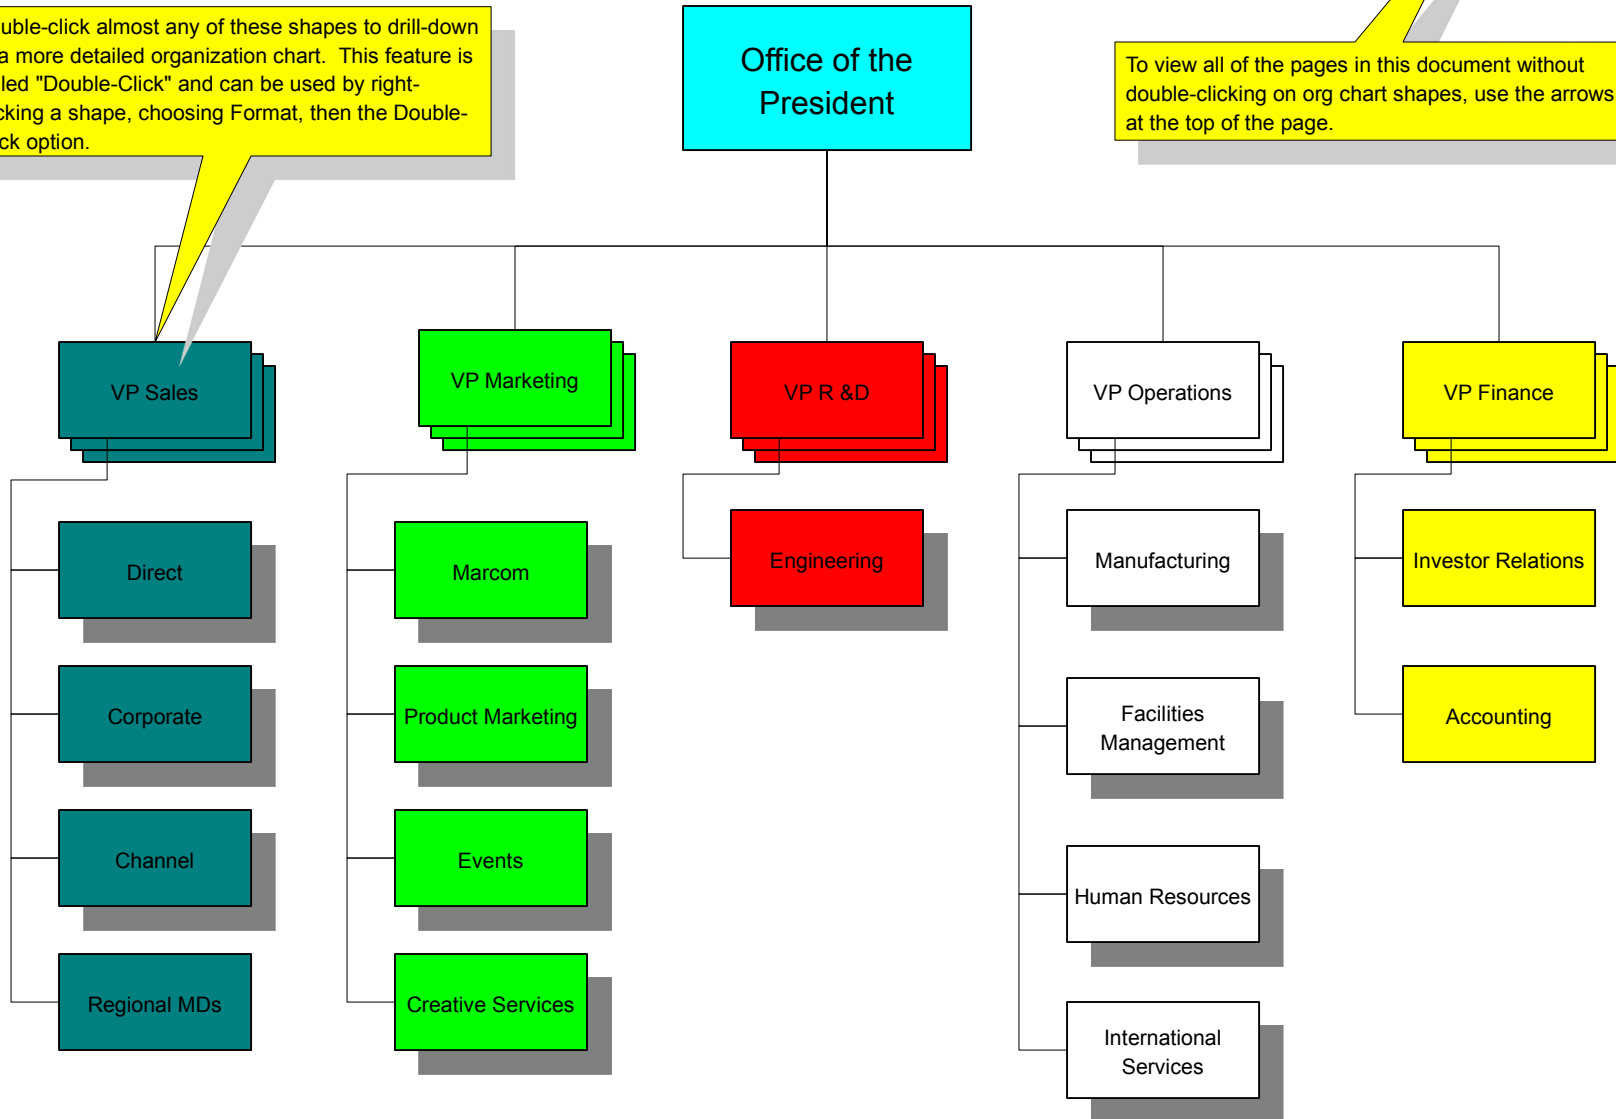

# **Cascadian Products, Inc. Worldwide Operations**

Double-click to proceed to the next page.

Double-click to return to previous page.

## Corporate Headquarters Seattle, WA

Double-click to proceed to the next page.

Double-click almost any of these shapes to drill-down to a more detailed organization chart. This feature is called "Double-Click" and can be used by right-clicking a shape, choosing Format, then the Double-Click option.

To view all of the pages in this document without double-clicking on org chart shapes, use the arrows at the top of the page.

Double-click to return to previous page.

Double-click to proceed to the next page.